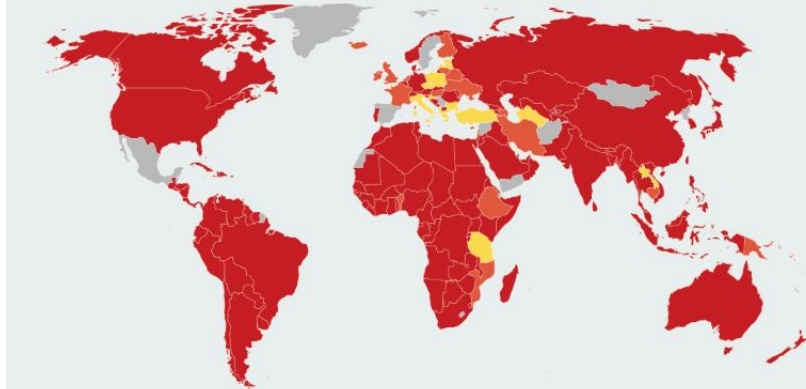

CORONAVIRUS

RESTRICCIONES A LOS VIAJES DE CIUDADANOS PROVENIENTES DE ESPAÑA

⚠ ACTUALIZADO EL 16.06.2020 A LAS 17:30H